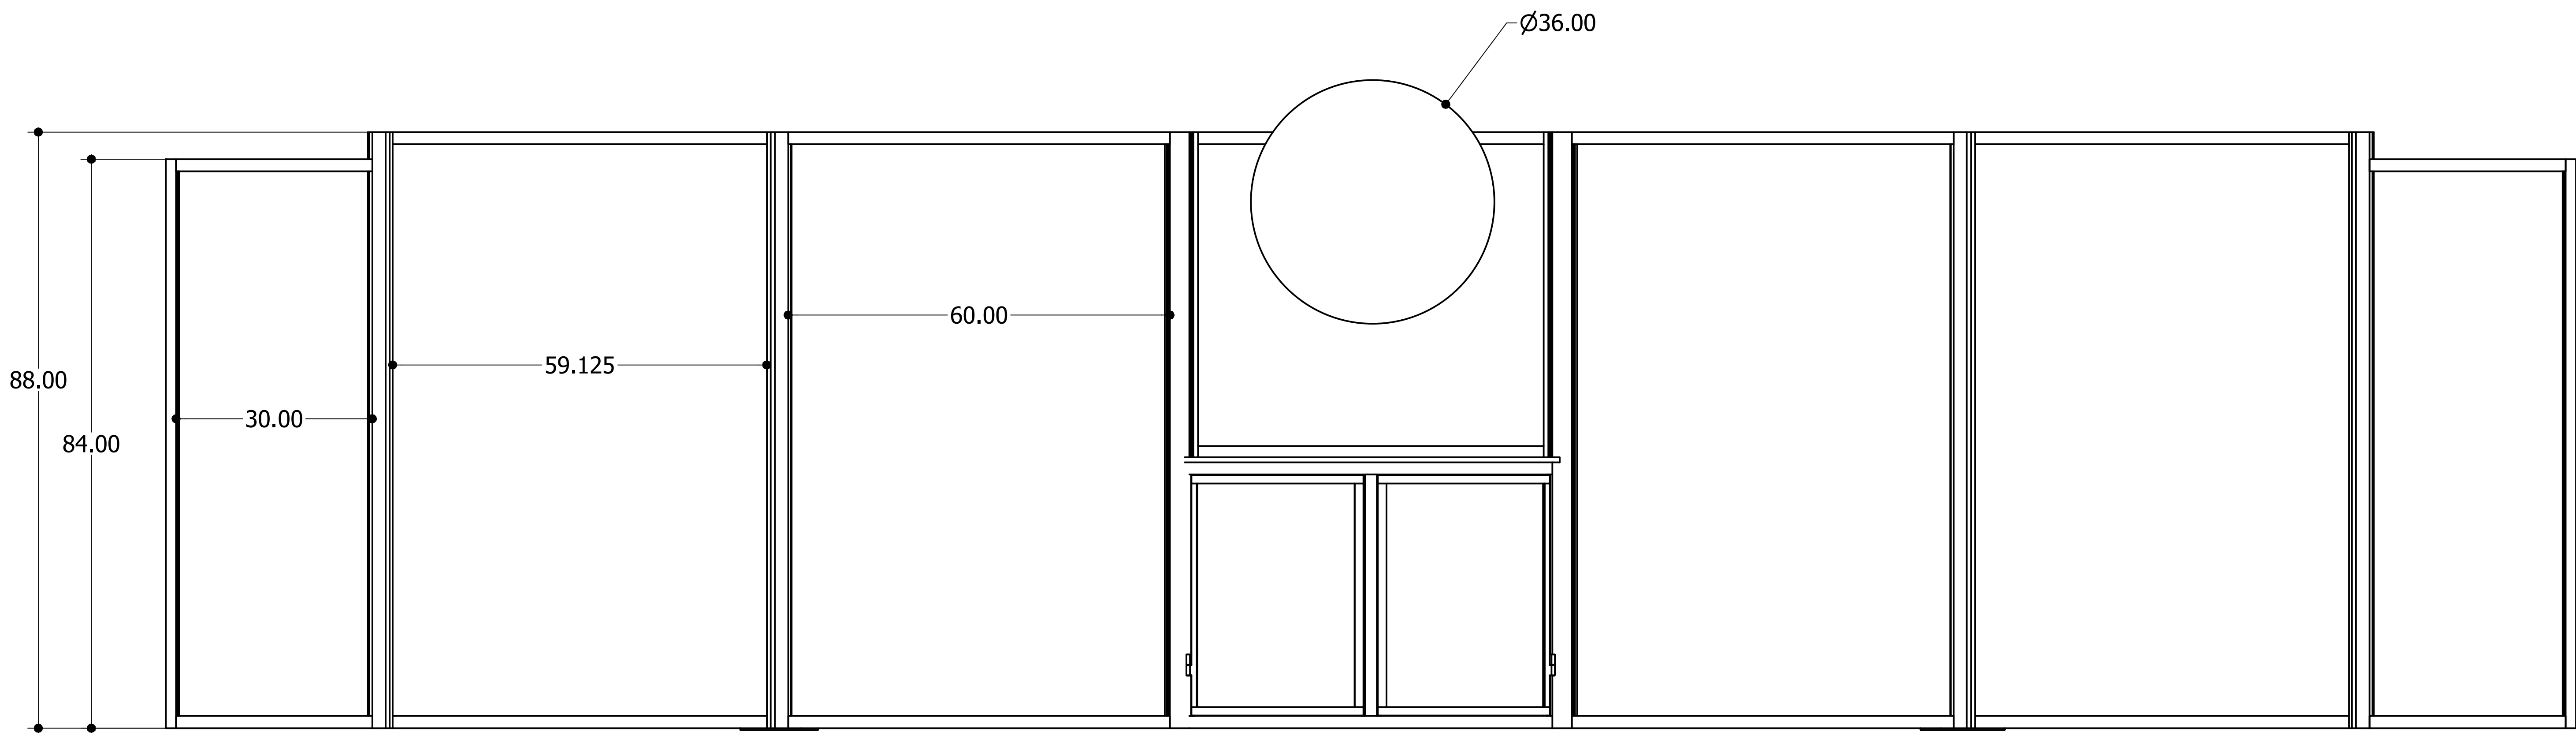

GRAPHIC SPECS	
PRODUCT NAME:	ECO-3019 (RIO)
MATERIAL:	PARADISE FABRC
VIEWABLE SIZE:	(2) 30" x 83.75"
VIEWABLE SIZE:	(2) 60" x 87.75"
VIEWABLE SIZE:	(2) 59.125" x 87.75"
MATERIAL:	1/8" ECO BOARD
VIEWABLE/TRIM SIZE:	(1) 36" x 36"

**Please use this document for reference only.
Contact your distributor for final graphic templates per order.**

DRAWN NATE BRONKEMA	9/30/2013	TITLE	
CHECKED		ECO-3019 GRAPHIC SPECS	
QA		SIZE	D
MFG		DWG NO	ECO-3019 (RIO) GFX SPECS 1
APPROVED		SCALE	SHEET 1 OF 1